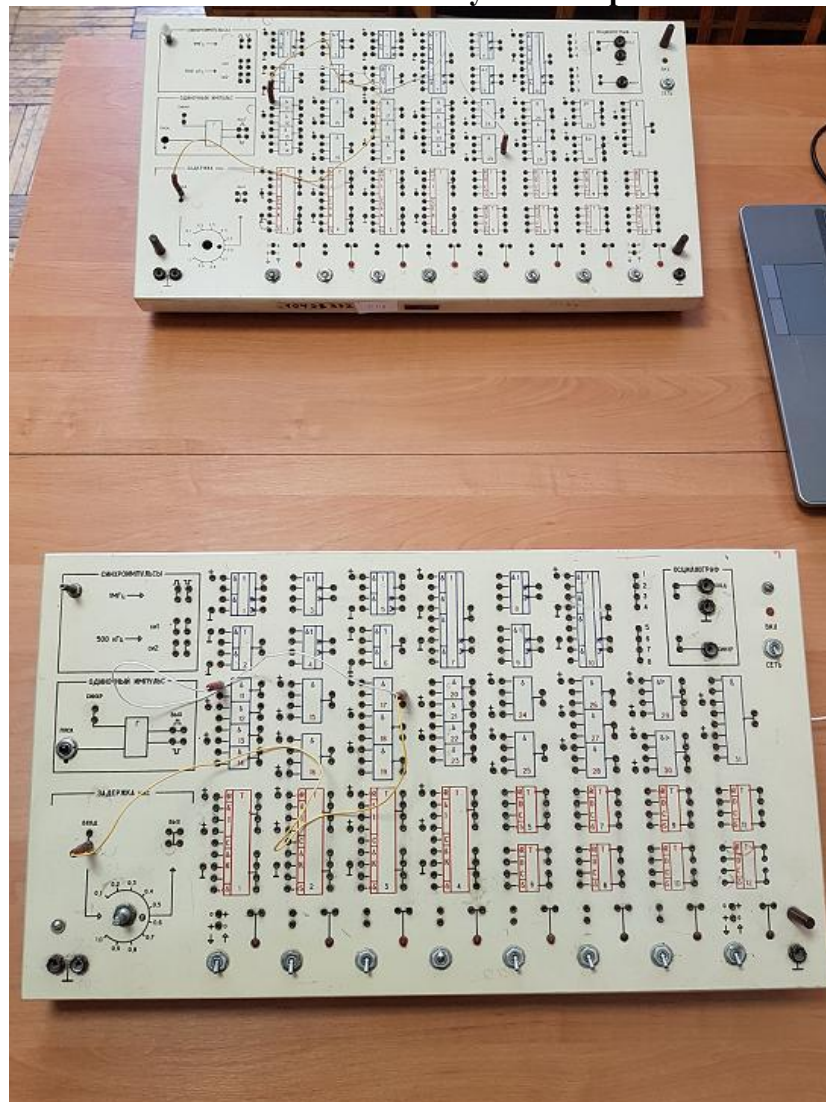

(PDF h-2-108)

DEPARTMENT OF SHIP ELECTRICAL EQUIPMENT AND AUTOMATION

In the laboratory there are electrical equipment, control systems and electronic equipment for training ship electro-technical officers and engineers: Personal computers. Portable research with automation elements (microprocessors, operational amplifiers, logic elements, Portable oscilloscopes and testers/

Personal computers class and Laboratory of Elements and Systems of Ship Automation

Portable stand for the study of microprocessors

Portable stands for the study of microprocessors

Portable stands for the study of logical devices