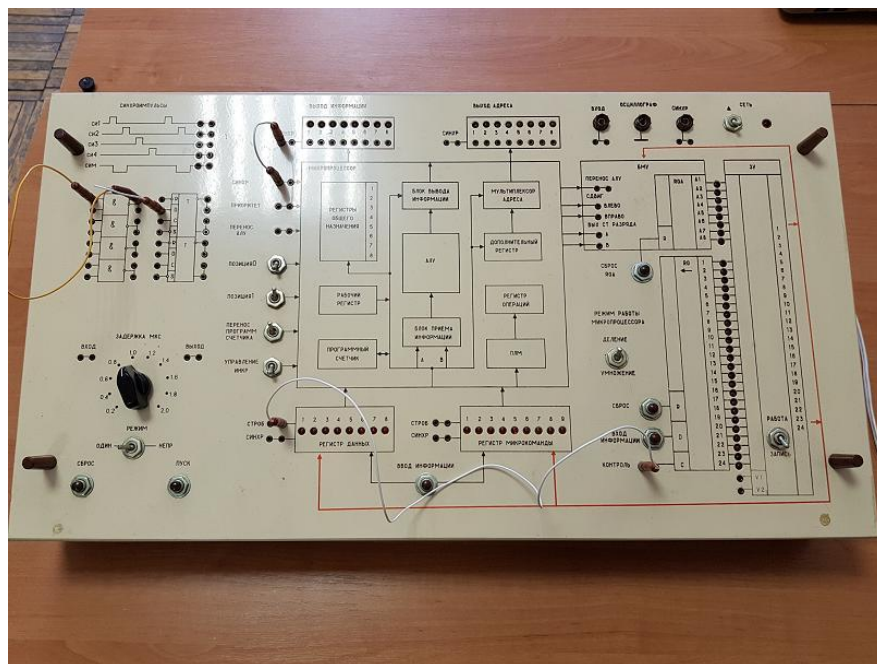

(PDF h-2-108)

DEPARTMENT OF SHIP ELECTRICAL EQUIPMENT AND AUTOMATION

In the laboratory there are electrical equipment, control systems and electronic equipment for training ship electro-technical officers and engineers: Personal computers. Portable research with automation elements (microprocessors, operational amplifiers, logic elements, Portable oscilloscopes and testers/

Personal computers class and Laboratory of Elements and Systems of Ship Automation

Portable stand for the study of microprocessors

Portable stands for the study of microprocessors

Portable stands for the study of logical devices